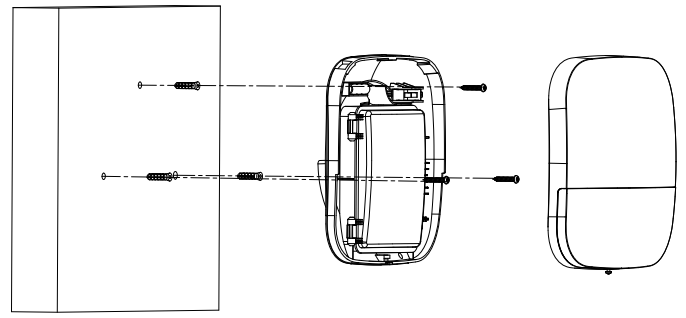

Application

Ordering Information

Type	Model	Description
Wireless outdoor siren	DHI-ARA13-W2	Wireless outdoor siren

Installation

Dimensions (mm[inch])