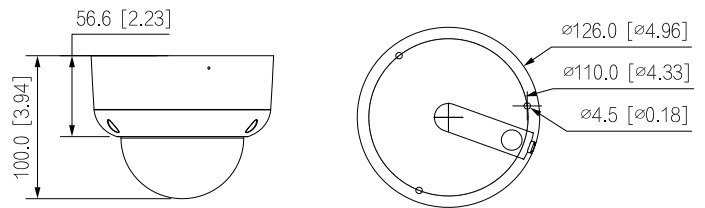

Accessories

Optional: