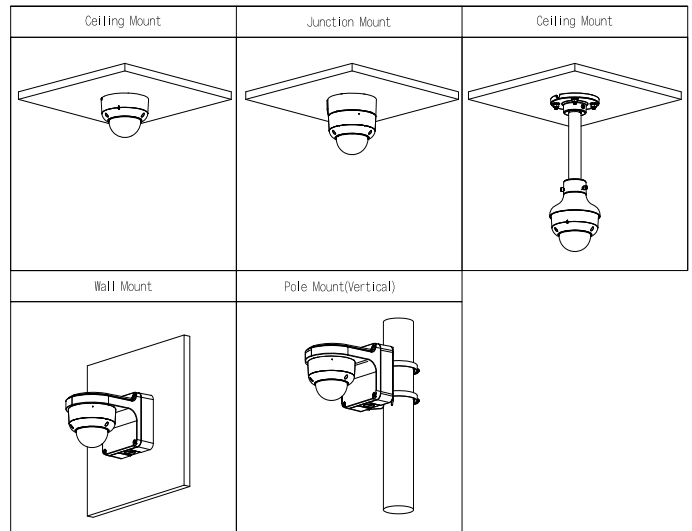

Structure

Casing	Metal throughout the whole casing
Camera Dimensions	φ126 mm × 100 mm (φ5" × 3.9")
Net Weight	0.63 kg (1.4 lb)
Gross Weight	0.81 kg (1.8 lb)

Ordering Information

Type	Part Number	Description
2M Camera	DH-HAC-HDBW1231RAP-Z-A 2.7-12mm	2MP Starlight HDCVI IR Dome Camera, PAL
	DH-HAC-HDBW1231RAN-Z-A 2.7-12mm	2MP Starlight HDCVI IR Dome Camera, NTSC
Accessories (Optional)	PFA197R	Junction Box
	PFB206W	Wall Mount Bracket
	PFA109	Mount Adapter
	PFB220C	Ceiling Mount Bracket of Mini Dome & Eyeball Camera
	PFA156	Pole Mount Bracket
	PFM800-E	1 Channel Passive HDCVI Balun
	PFM321D	12V 1A Power Adapter
	PFM904	Integrated Mount Tester