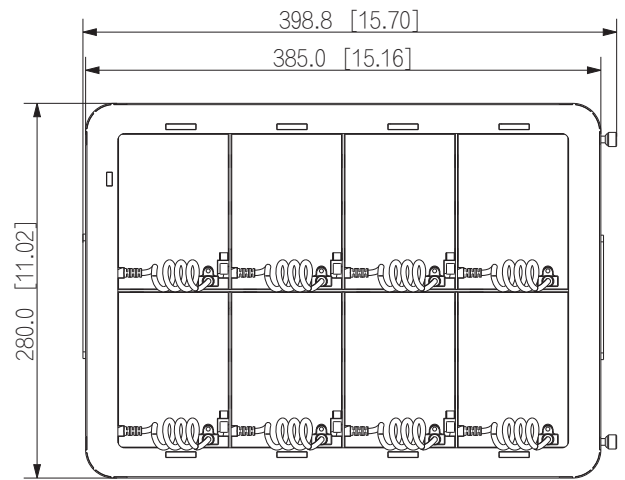

Performance

Collection Speed	Max. downloading speed: 64 MB/s
------------------	---------------------------------

General

Power Adapter	3-core power port
Power Supply	100–240 VAC, 50/60 Hz
Power Consumption	Single control module (no HDD): 7 W
Product Dimensions	398.8mm × 280.0mm × 107.0mm(15.70" × 11.02" × 4.21")
Packaging Dimensions	477.0mm × 373.0mm × 249.0mm(18.78" × 14.69" × 9.80")
Operating Temperature	-10 °C to +55 °C (+14 °F to +131 °F)
Operating Humidity	0%–90% (non-condensing)
Operating Environment	Indoor
Net Weight	4.69 kg (10.34 lb) (without disks)
Gross Weight	6.25 kg (13.78 lb)

Dimensions (mm[inch])

Panels

- 1 HDMI Port
- 2 USB Port
- 3 Power Switch
- 4 Power Input
- 5 Network Port
- 6 RS-232 Port