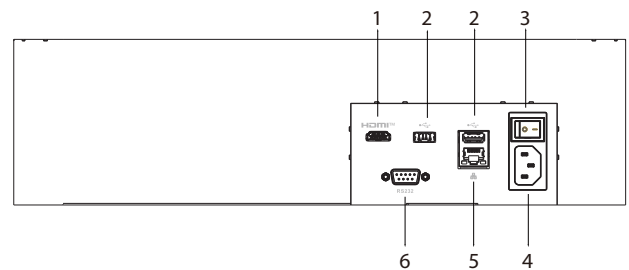

Performance

Collection Speed	Max. downloading speed: 64 MB/s
------------------	---------------------------------

General

Power Adapter	3-core power port
Power Supply	100–240 VAC, 50/60 Hz
Power Consumption	Single control module (no HDD): 7 W
Product Dimensions	398.8mm × 280.0mm × 107.0mm(15.70" × 11.02" × 4.21")
Packaging Dimensions	477.0mm × 373.0mm × 249.0mm(18.78" × 14.69" × 9.80")
Operating Temperature	-10 °C to +55 °C (+14 °F to +131 °F)
Operating Humidity	0%–90% (non-condensing)
Operating Environment	Indoor
Net Weight	4.69 kg (10.34 lb) (without disks)
Gross Weight	6.25 kg (13.78 lb)

Dimensions (mm[inch])

Panels

- 1 HDMI Port
- 2 USB Port
- 3 Power Switch
- 4 Power Input
- 5 Network Port
- 6 RS-232 Port