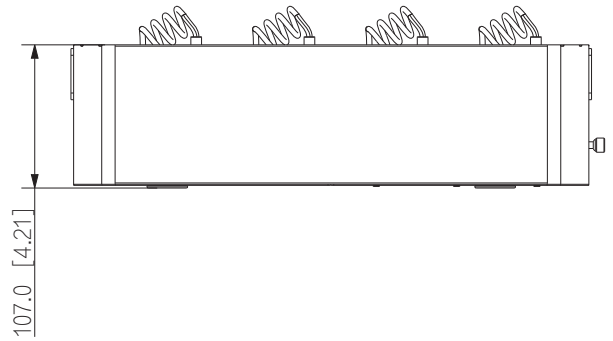

Performance

Collection Speed	Max. downloading speed: 64 MB/s
------------------	---------------------------------

General

Power Adapter	3-core power port
Power Supply	100–240 VAC, 50/60 Hz
Power Consumption	Single control module (no HDD): 7 W
Product Dimensions	398.8mm × 280.0mm × 107.0mm(15.70" × 11.02" × 4.21")
Packaging Dimensions	477.0mm × 373.0mm × 249.0mm(18.78" × 14.69" × 9.80")
Operating Temperature	-10 °C to +55 °C (+14 °F to +131 °F)
Operating Humidity	0%–90% (non-condensing)
Operating Environment	Indoor
Net Weight	4.69 kg (10.34 lb) (without disks)
Gross Weight	6.25 kg (13.78 lb)

Dimensions (mm[inch])

Panels

- 1 HDMI Port
- 2 USB Port
- 3 Power Switch
- 4 Power Input
- 5 Network Port
- 6 RS-232 Port